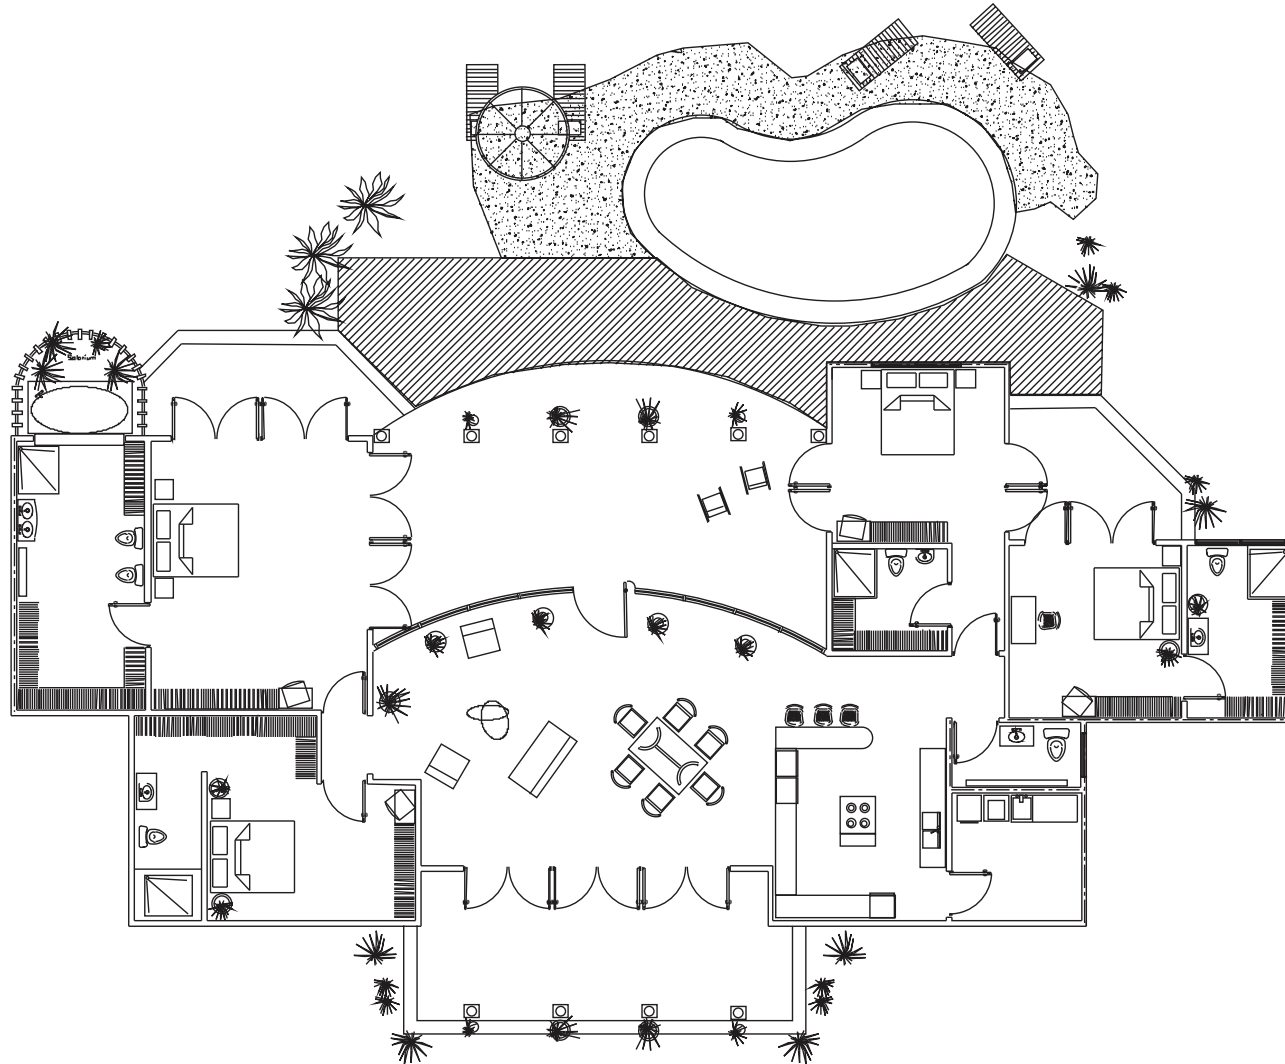

RENDERING/FLOOR PLANS - HERMOSA MODEL

4 Bedroom • 4½ Bath • 3,595 Sq. Ft. Total • 2,306 Sq. Ft. A/C • One Story

Pool, Pool Deck and Water Features are upgrade options.

Design subject to variation.