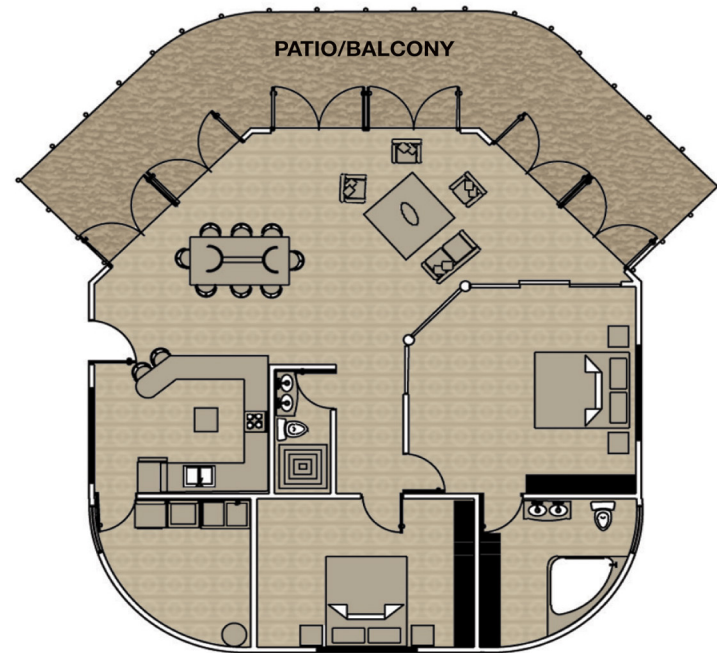

Polynesian Design Floorplans

3 Bedroom, 2.5 Bathroom
1,943 total SF

Also offered at Mehetia

2 Bedroom, 2 Bathroom
1,532 total SF