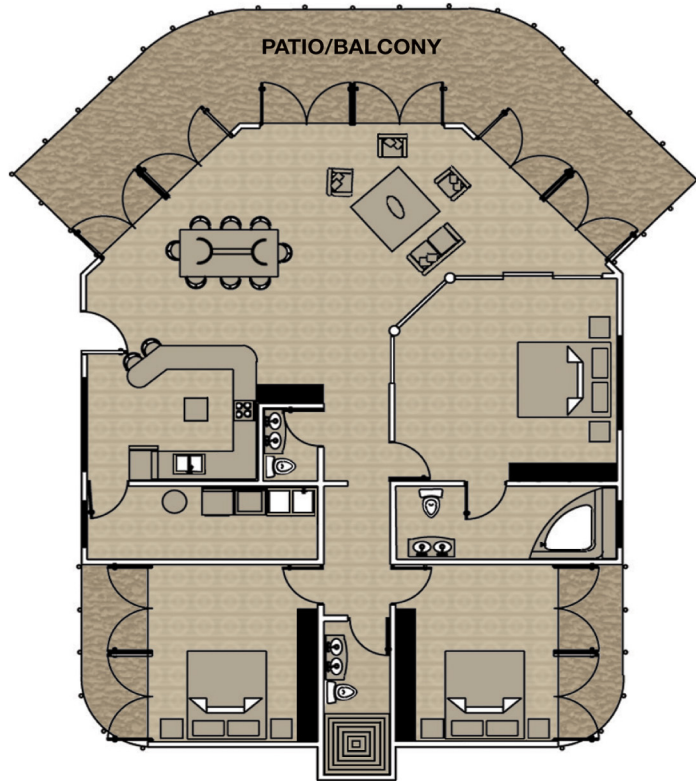

Polynesian Design Floorplans

3 Bedroom, 2.5 Bathroom
1,943 total SF

Also offered at Mehetia

2 Bedroom, 2 Bathroom
1,532 total SF