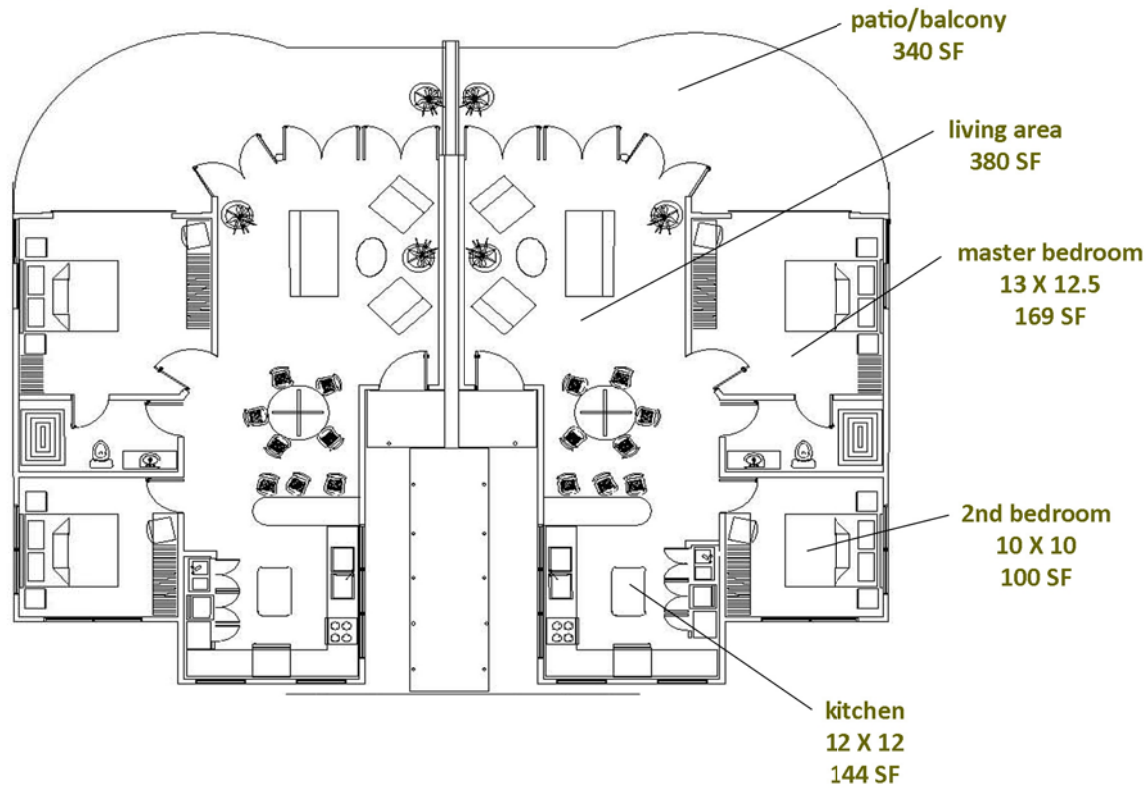

**Blue Morpho Design Floorplans**

**2 Bedroom, 1 Bathroom**  
1,172 total SF

**Individual Layout**

\*measurements are approximate

\*design subject to minor variation and adjustment