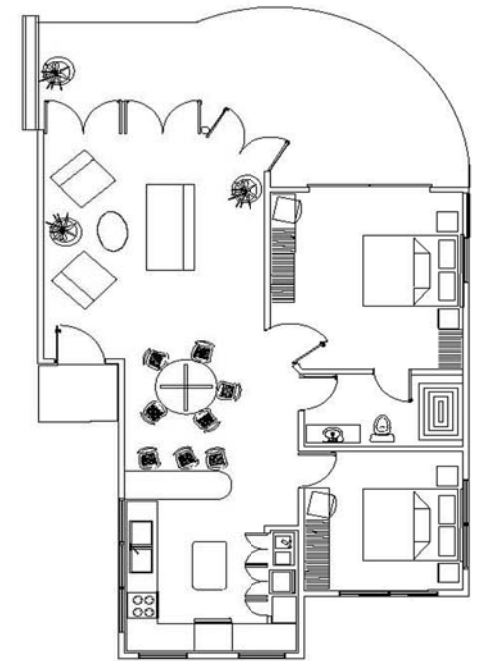

**Blue Morpho Design Floorplans**

**2 Bedroom, 1 Bathroom**  
1,172 total SF

**Individual Layout**

\*measurements are approximate

\*design subject to minor variation and adjustment