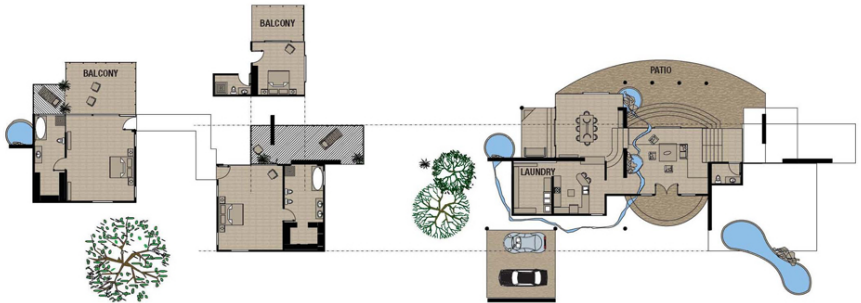

LAS FLORAS VILLAS - BROMELIAD MODEL

3 BEDROOM 3.5 BATH - 3,144 TOTAL SQ FT - TWO STORY