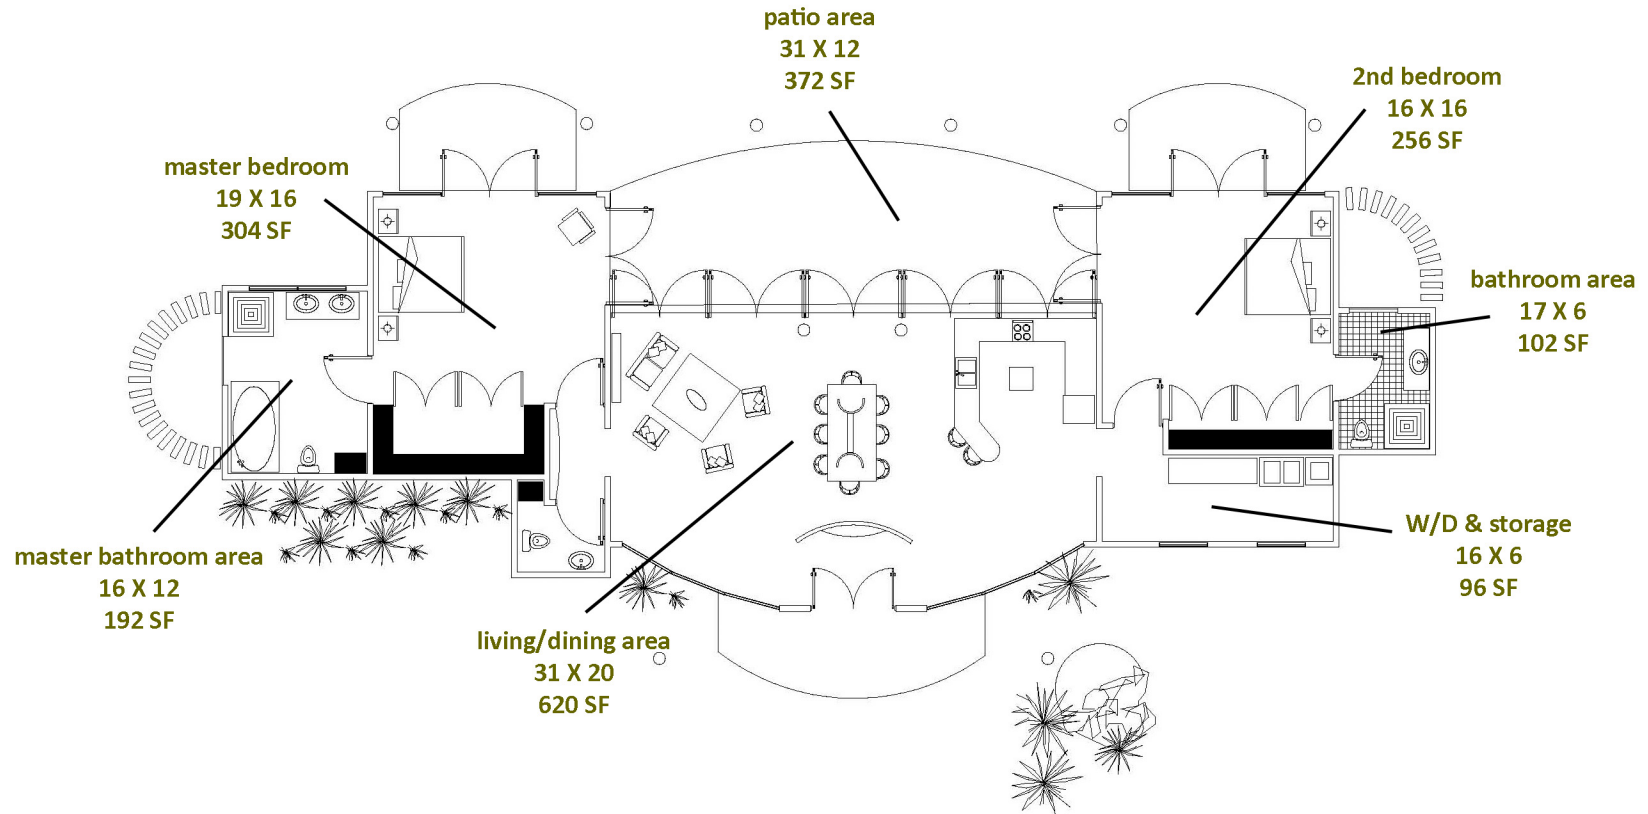

Bali Design Floorplan

**2 Bedroom, 2.5 Bathroom
2,087 total SF**

*measurements are approximate

*design subject to minor variation and adjustment